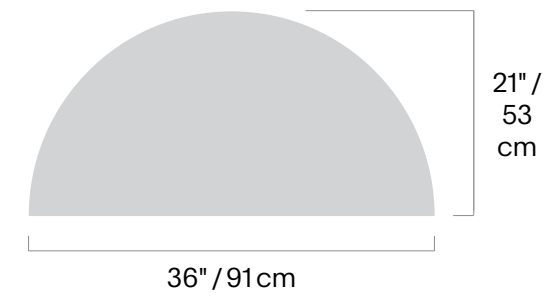

004

SNOW

011

SHAPE

- Doormat
- Utility Mat
- Big Mat
- Runner
- Custom Mat

SIZE

- 18" × 28" 46 × 71 cm
- 24" × 36" 61 × 91 cm
- 36" × 60" 91 × 152 cm
- 24" × 72" 61 × 183 cm
- Custom Sizes Available

STYLE

PEBBLE 007

SHAPE		SIZE		STYLE	-	COLOR
△	Welcome Mat	21" × 36"	53 × 91 cm	200705	-	---

Find a sales representative and get preferred pricing at:
[CHILEWICHOSPITALITY.COM](https://chilewichhospitality.com)