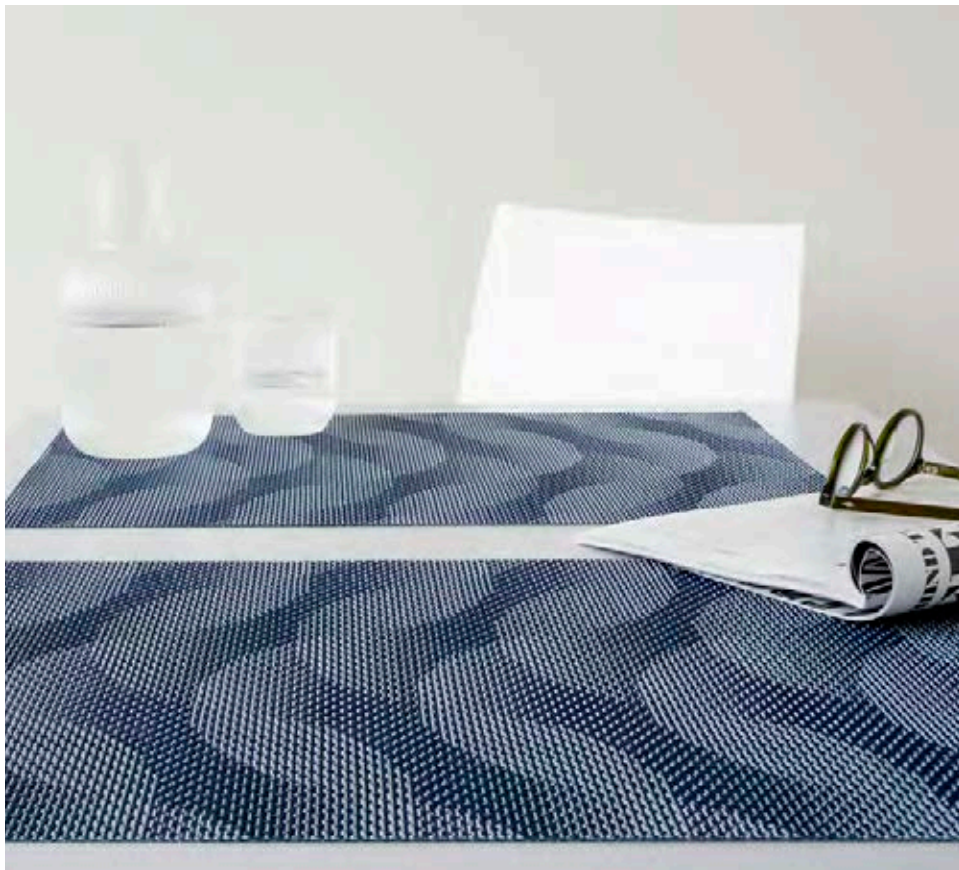

Left: MADDER, Botanic

Spring/Summer 2024 Introductions

INDIGO, Botanic

BON BON, Basketweave. AZALEA, Arc.

AZALEA 001 INDIGO 002

SHAPE		SIZE		STYLE - COLOR
	Rectangle	14" x 19"	36 x 48 cm	100800 - ---
	Custom Coasters	Custom only.		
	Custom Tablemat	Custom only.		100796 - ---
	Worktop	Custom only.		100821 - ---