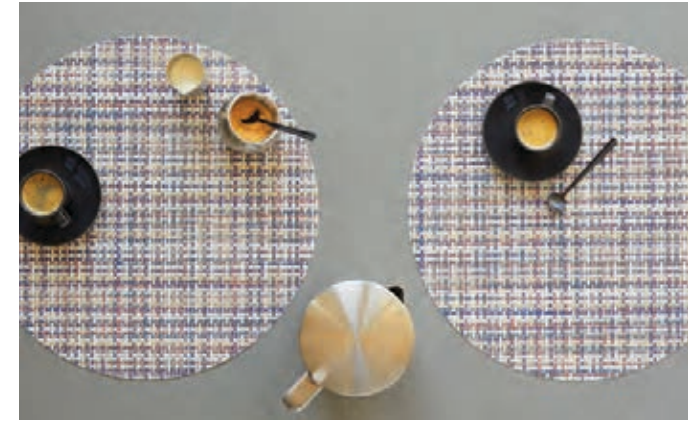

Spring/Summer 2024 Introductions