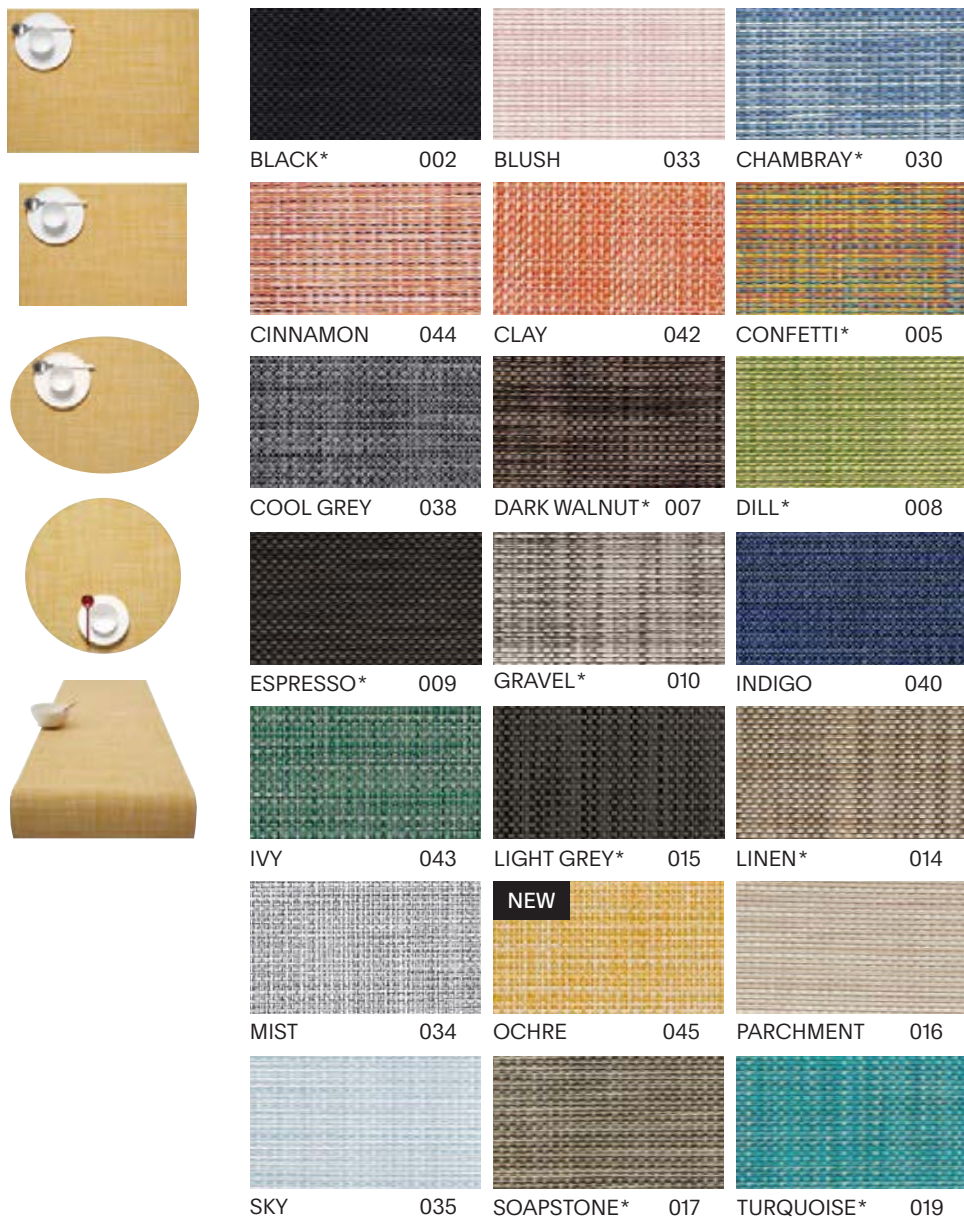

Mini Basketweave™

Custom Sizes Available

*Hospitality Oval available in noted colors only.