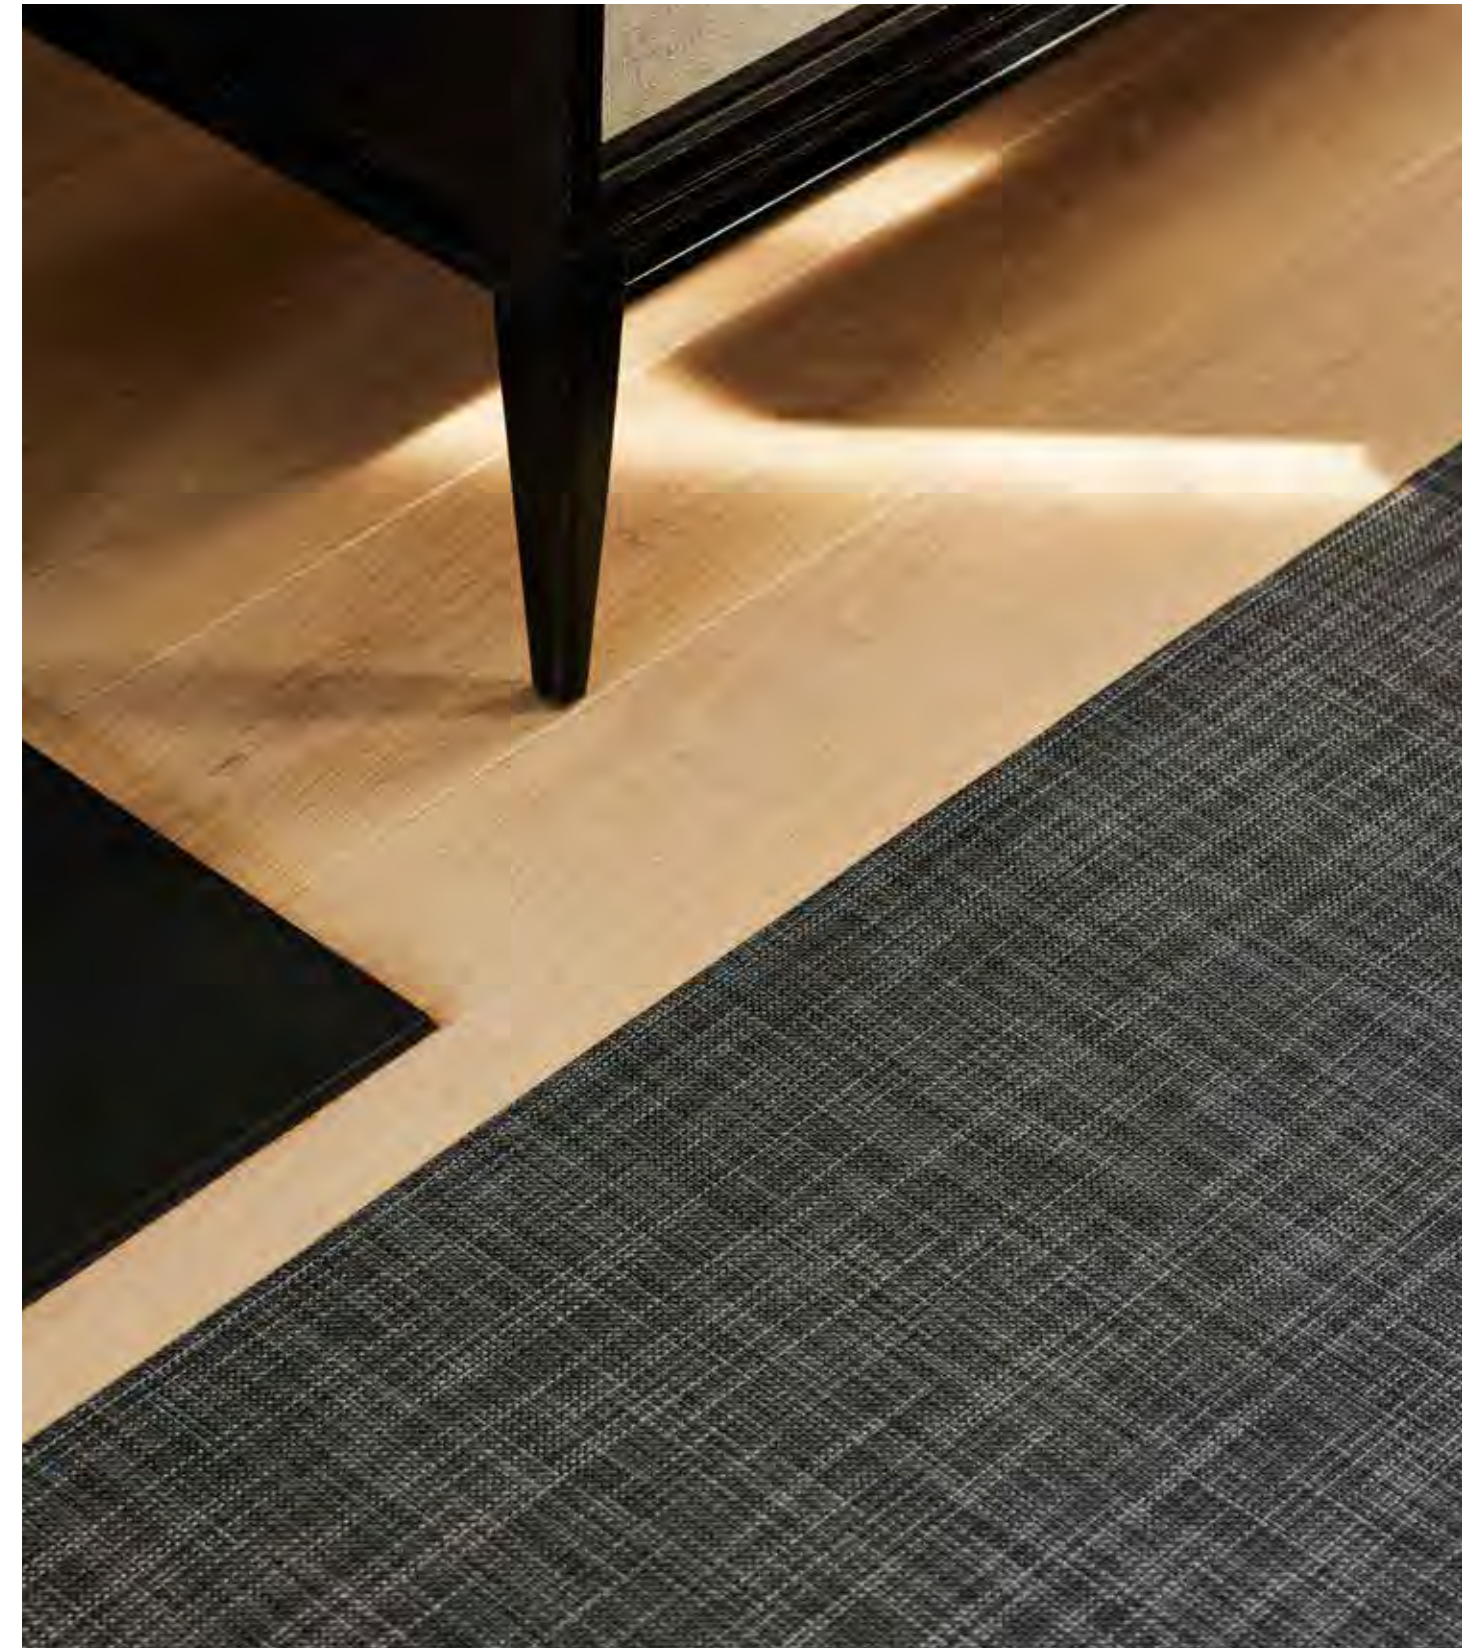

MINI BASKETWEAVE, Cool Grey